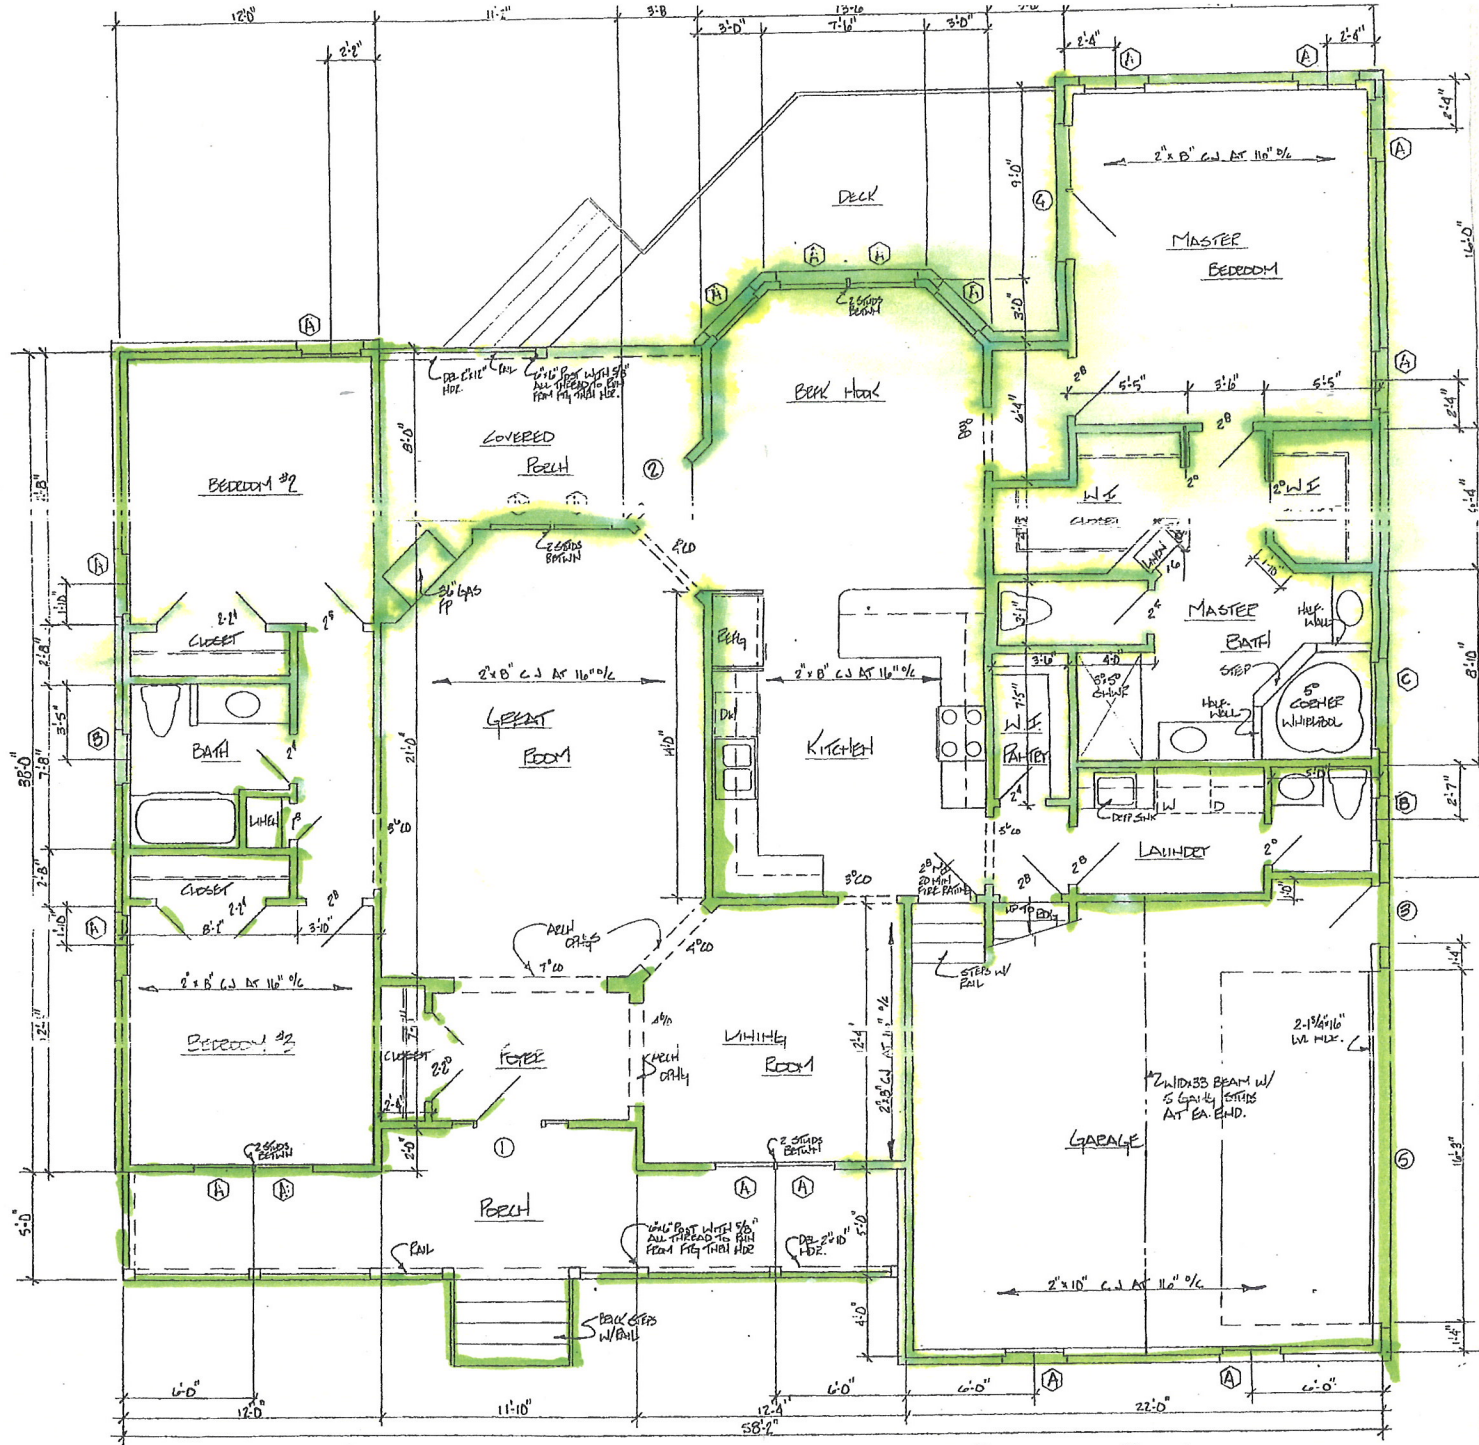

# The BARTLETT

FLOOR PLAN 1/4"=1'-0"

Square Footage  
 Living Area 2051  
 Room Over Garage 398  
 Total - 2,449